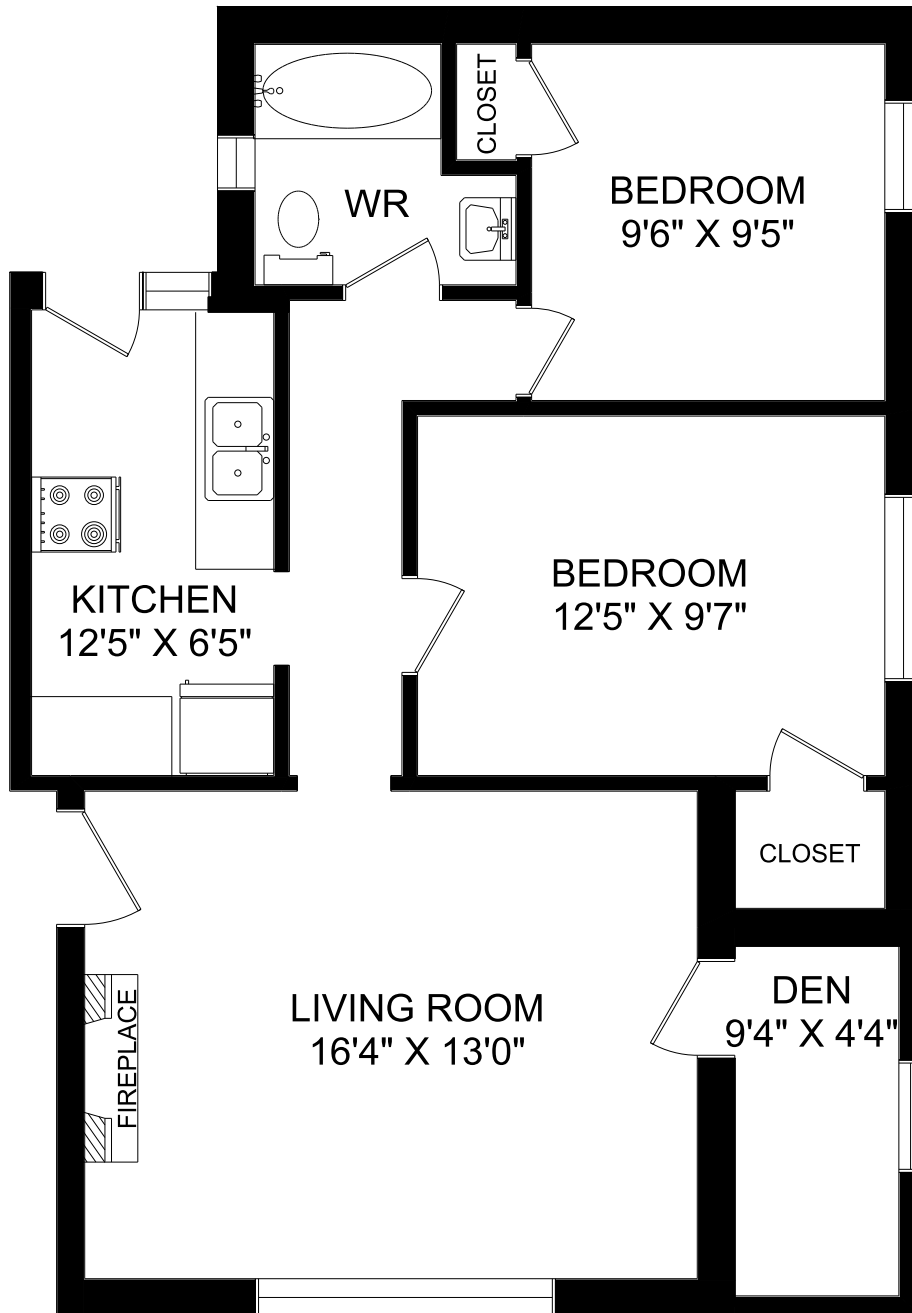

UNIVERSITY COURT APTS.

2-4 PAISLEY AVE. SOUTH

2 BEDROOM UNIT #1, #3, #5
781 SQUARE FEET