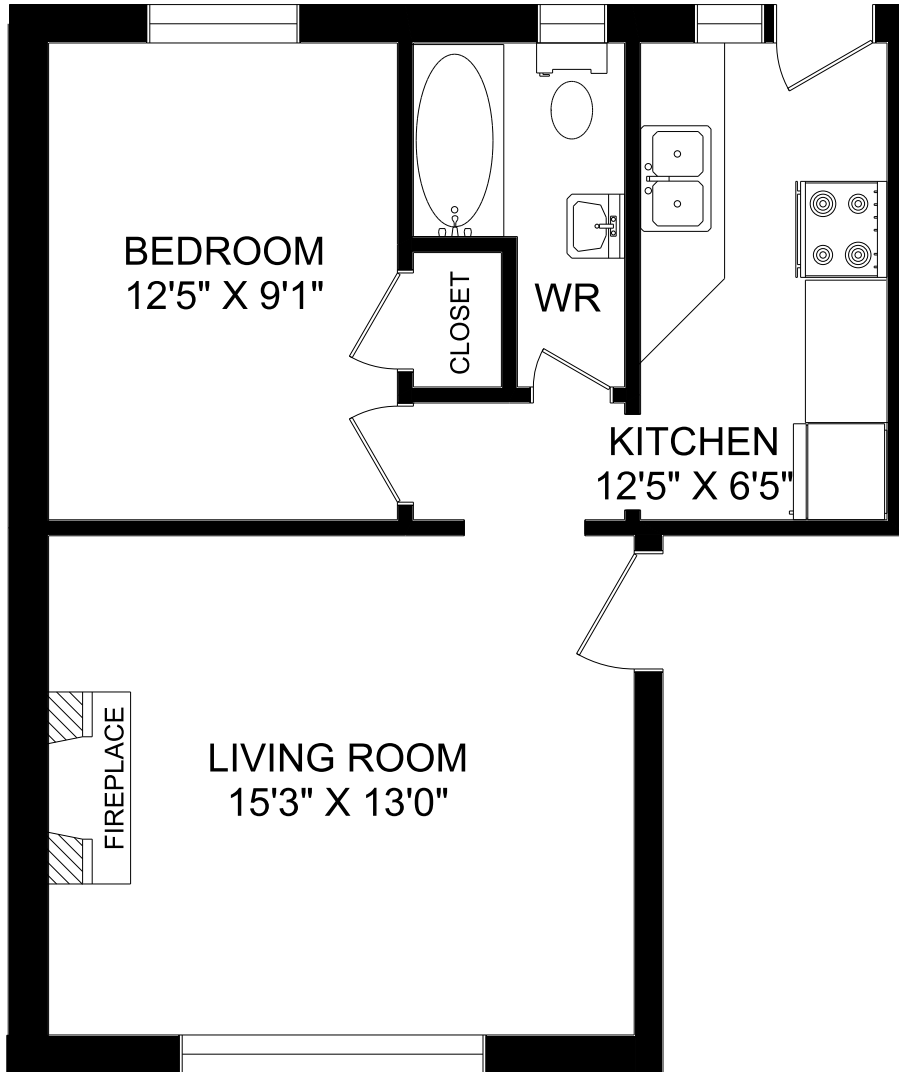

UNIVERSITY COURT APTS.

2-4 PAISLEY AVE. SOUTH

1 BEDROOM UNIT #2, #4, #6
535 SQUARE FEET