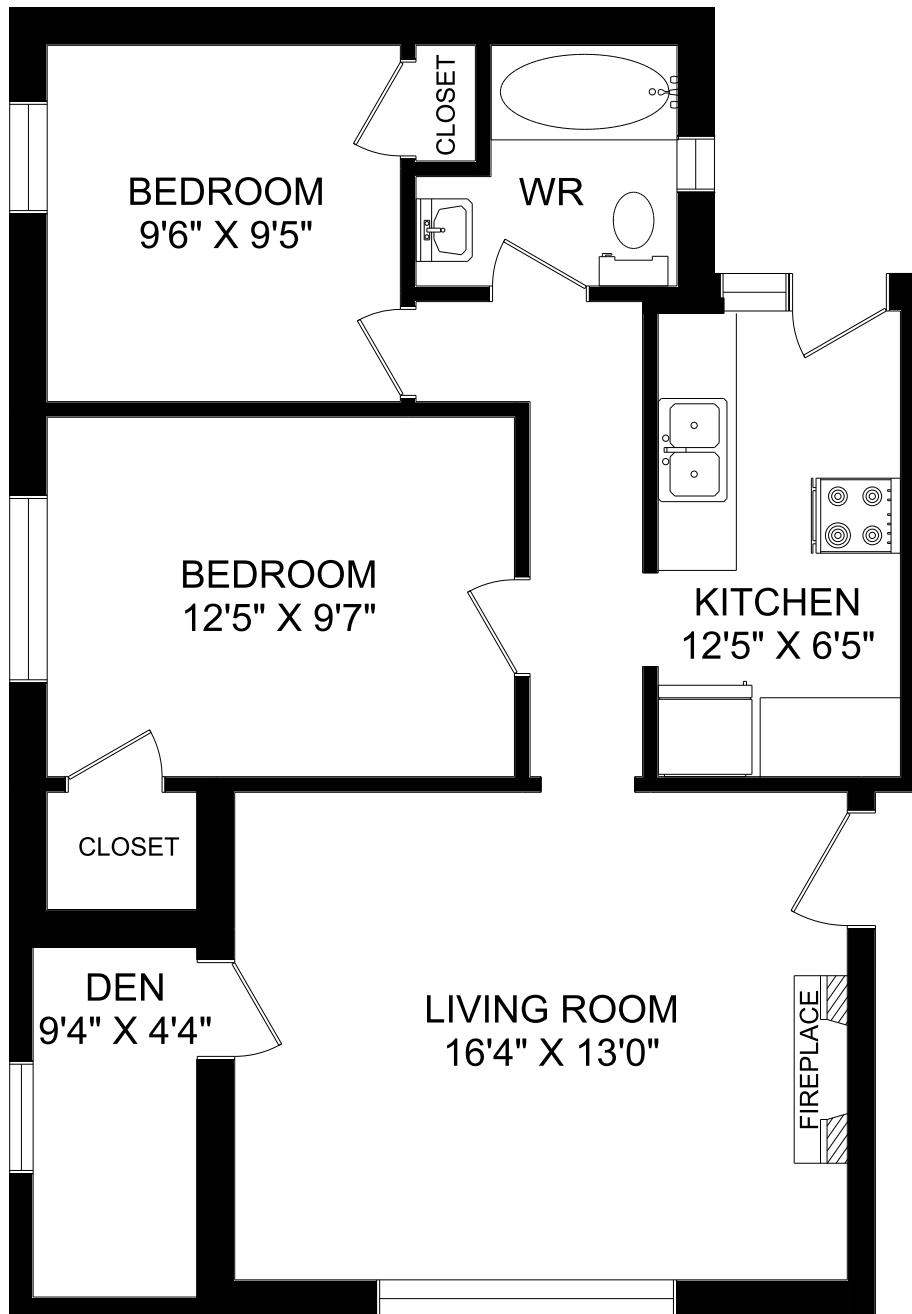

UNIVERSITY COURT APTS.

2-4 PAISLEY AVE. SOUTH

2 BEDROOM UNIT #7, #9, #11
781 SQUARE FEET