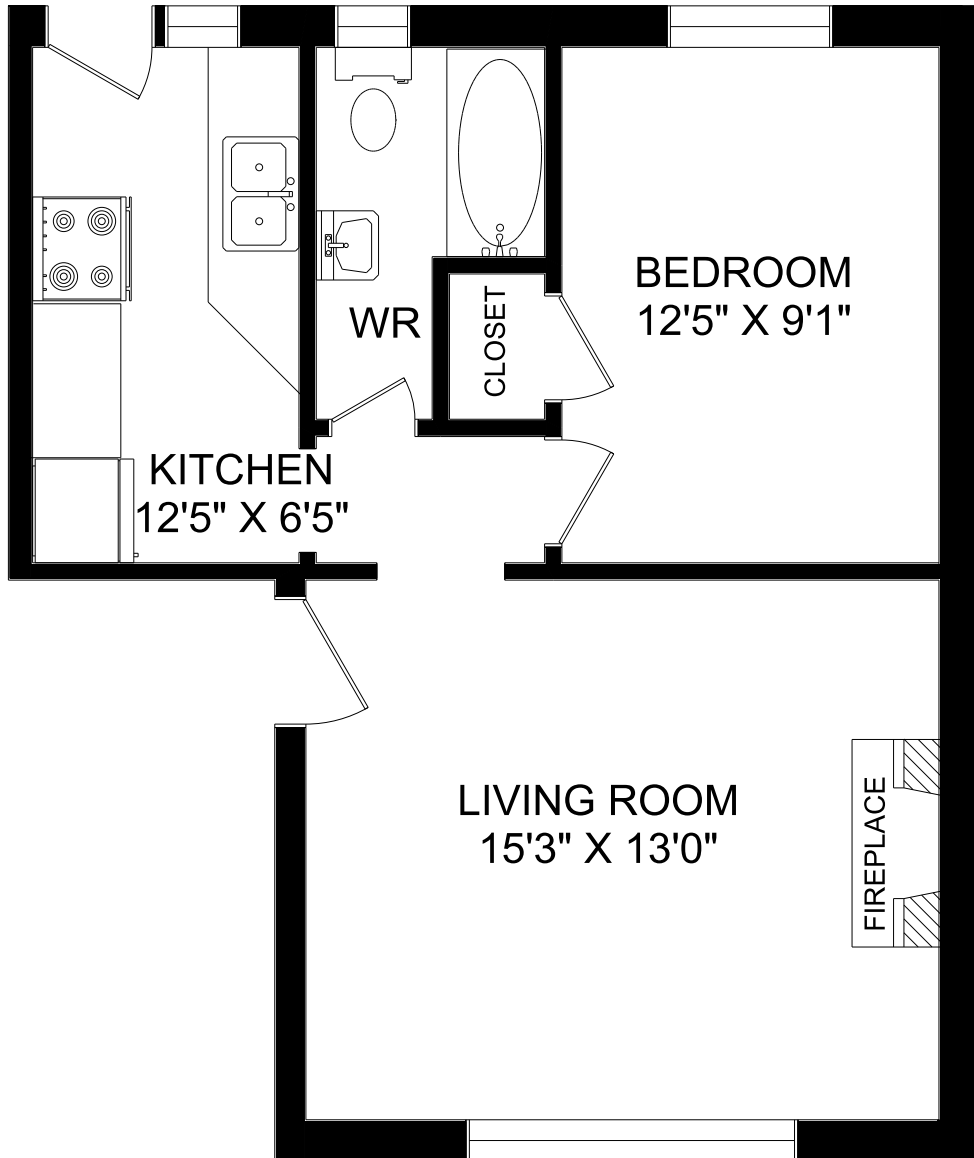

UNIVERSITY COURT APTS.

2-4 PAISLEY AVE. SOUTH

1 BEDROOM UNIT #8, #10, #12
534 SQUARE FEET