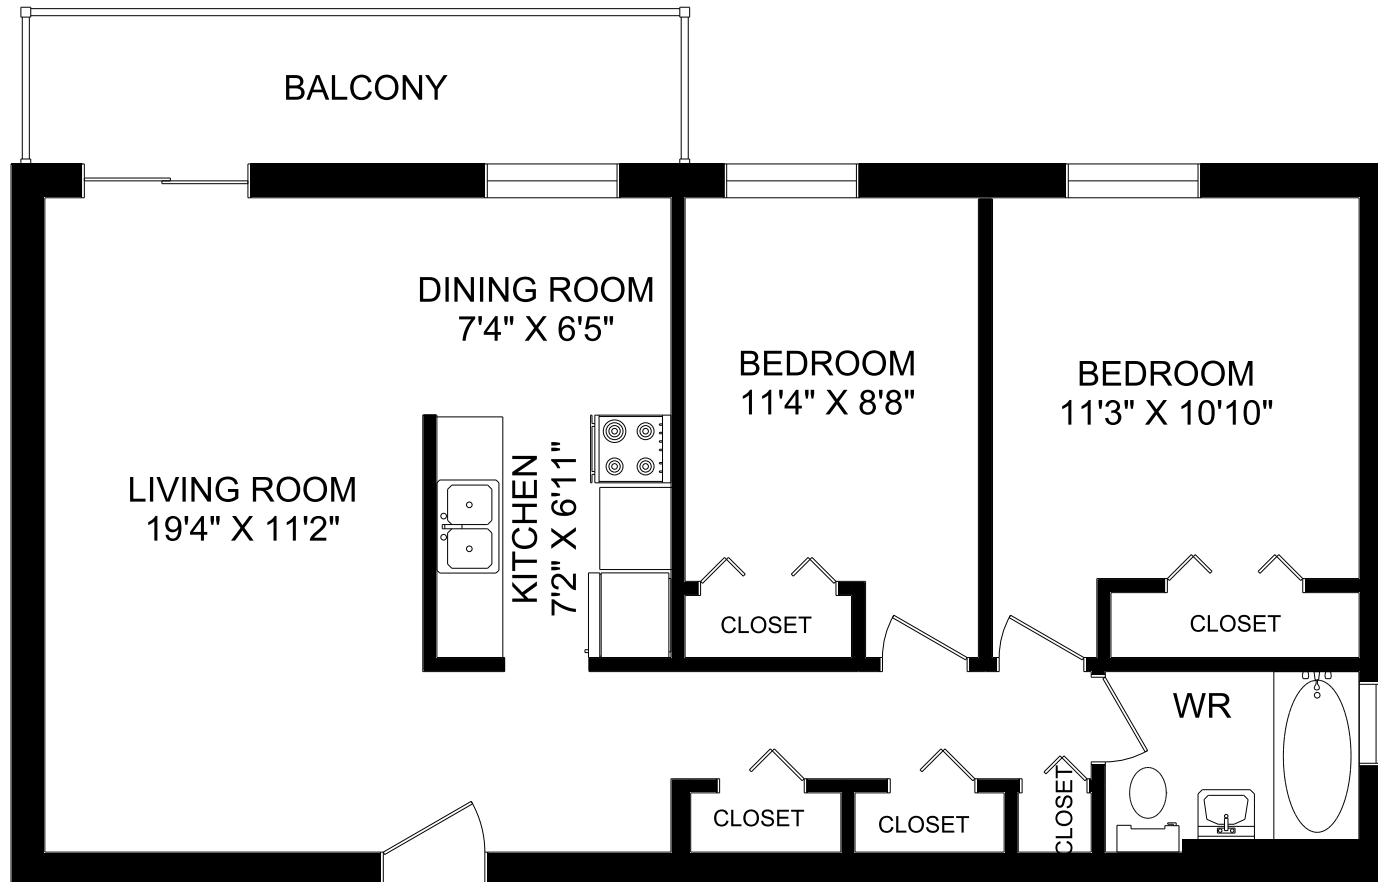

CATHEDRAL SUITES

595 KING STREET WEST

2 BEDROOM UNIT #05
845 SQUARE FEET