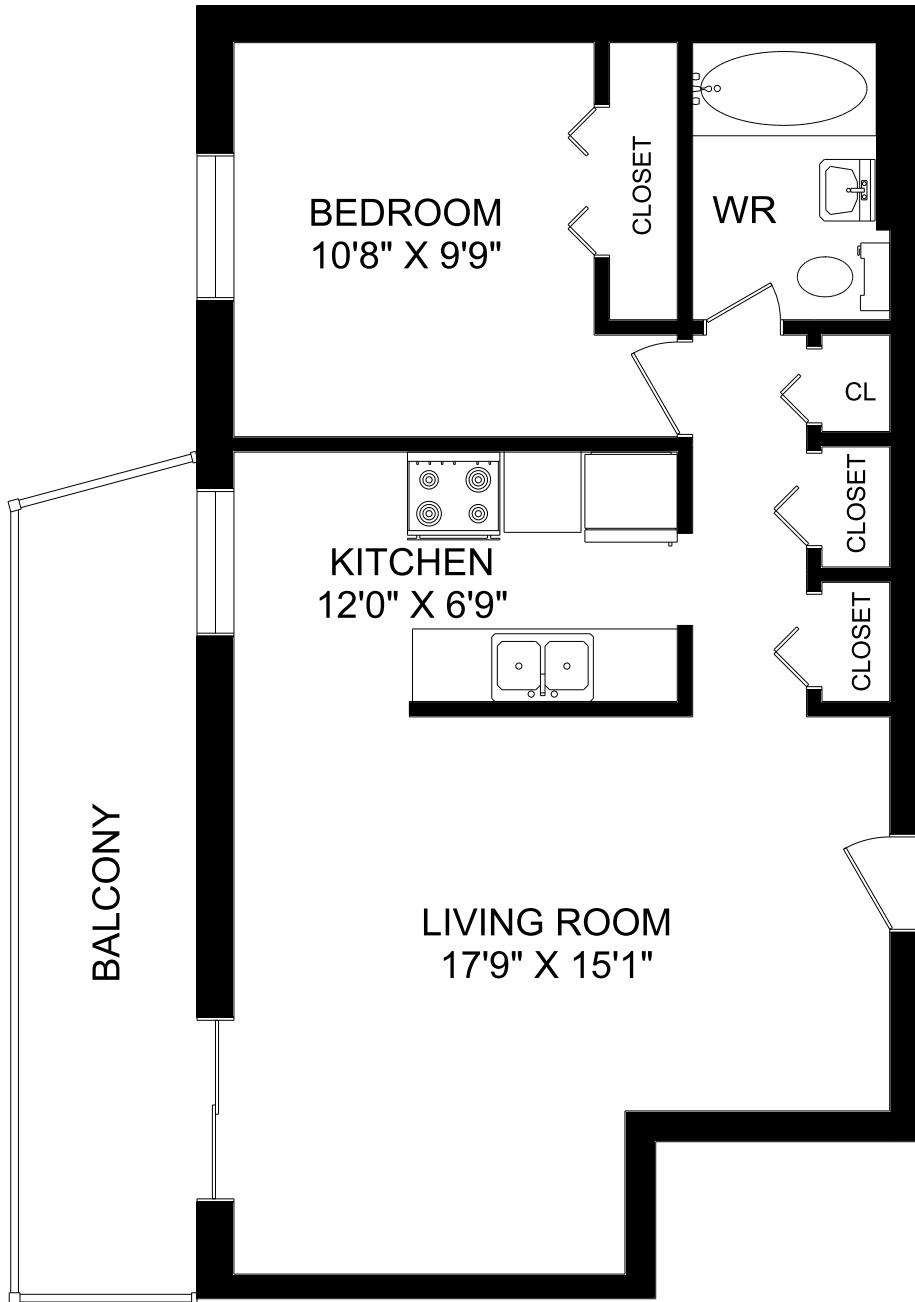

# CATHEDRAL SUITES

595 KING STREET WEST

1 BEDROOM UNIT #101  
621 SQUARE FEET