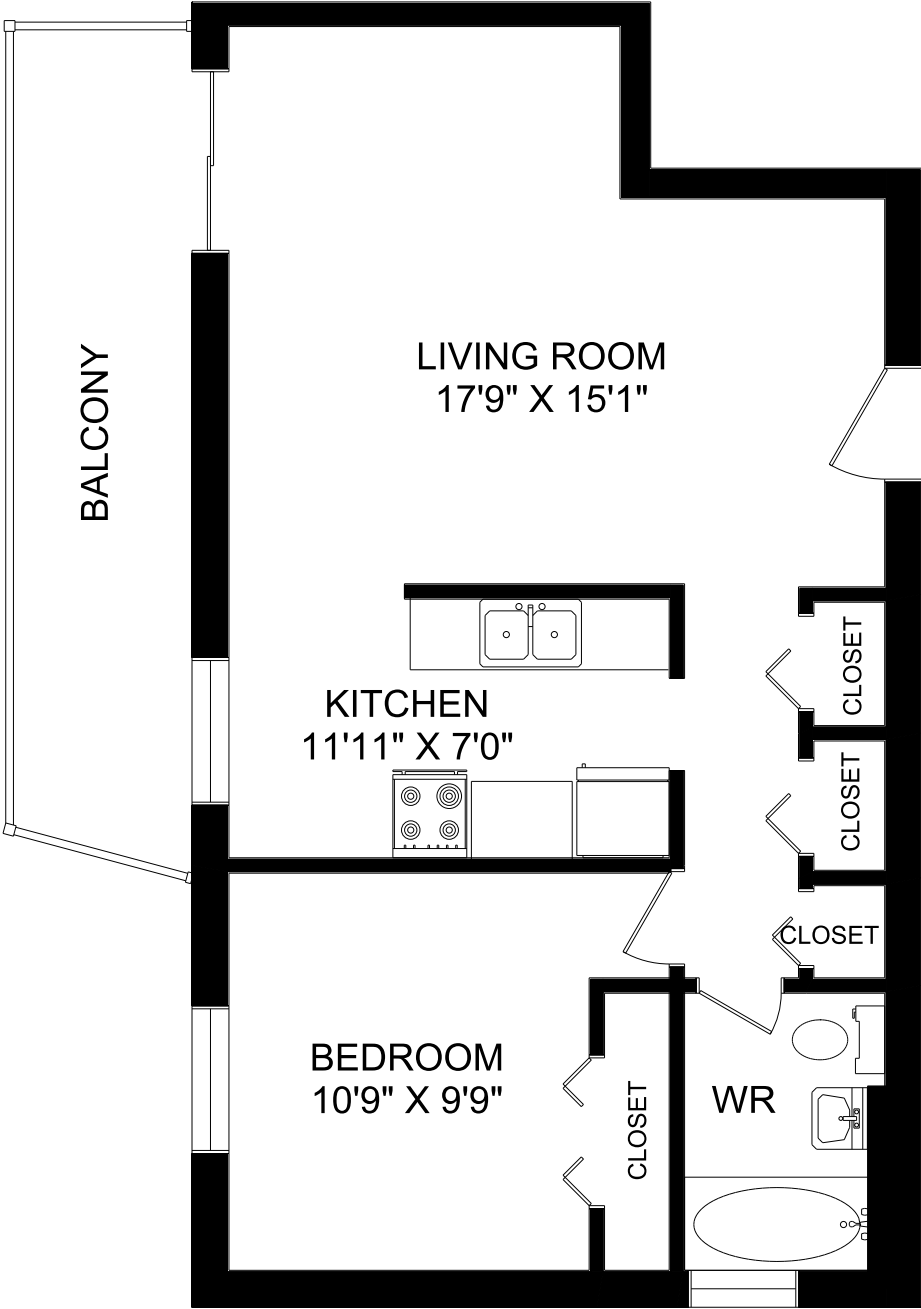

CATHEDRAL SUITES

595 KING STREET WEST

1 BEDROOM UNIT #102
645 SQUARE FEET