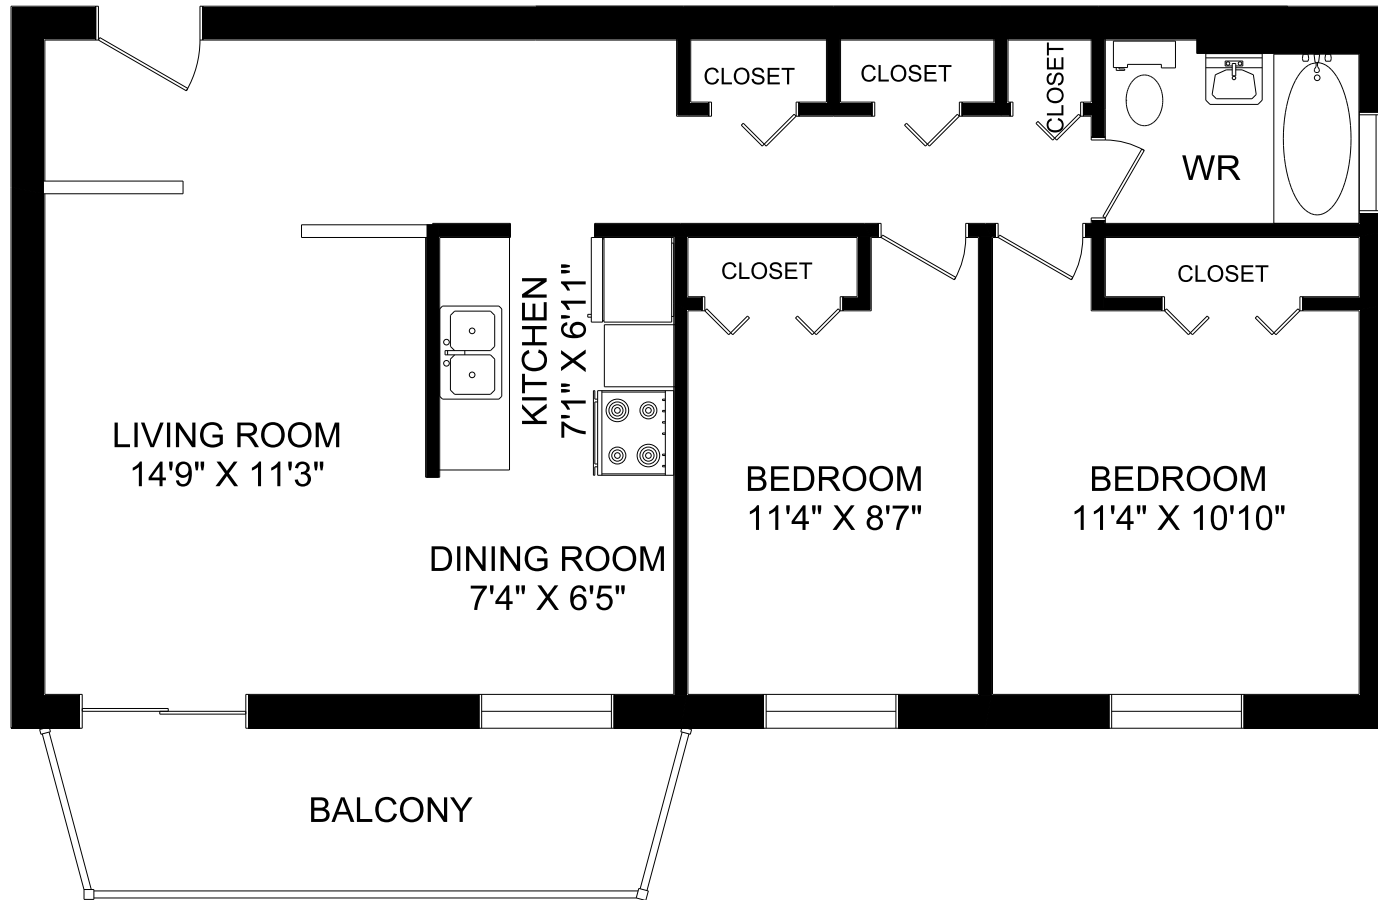

# CATHEDRAL SUITES

595 KING STREET WEST

2 BEDROOM UNIT #103  
843 SQUARE FEET