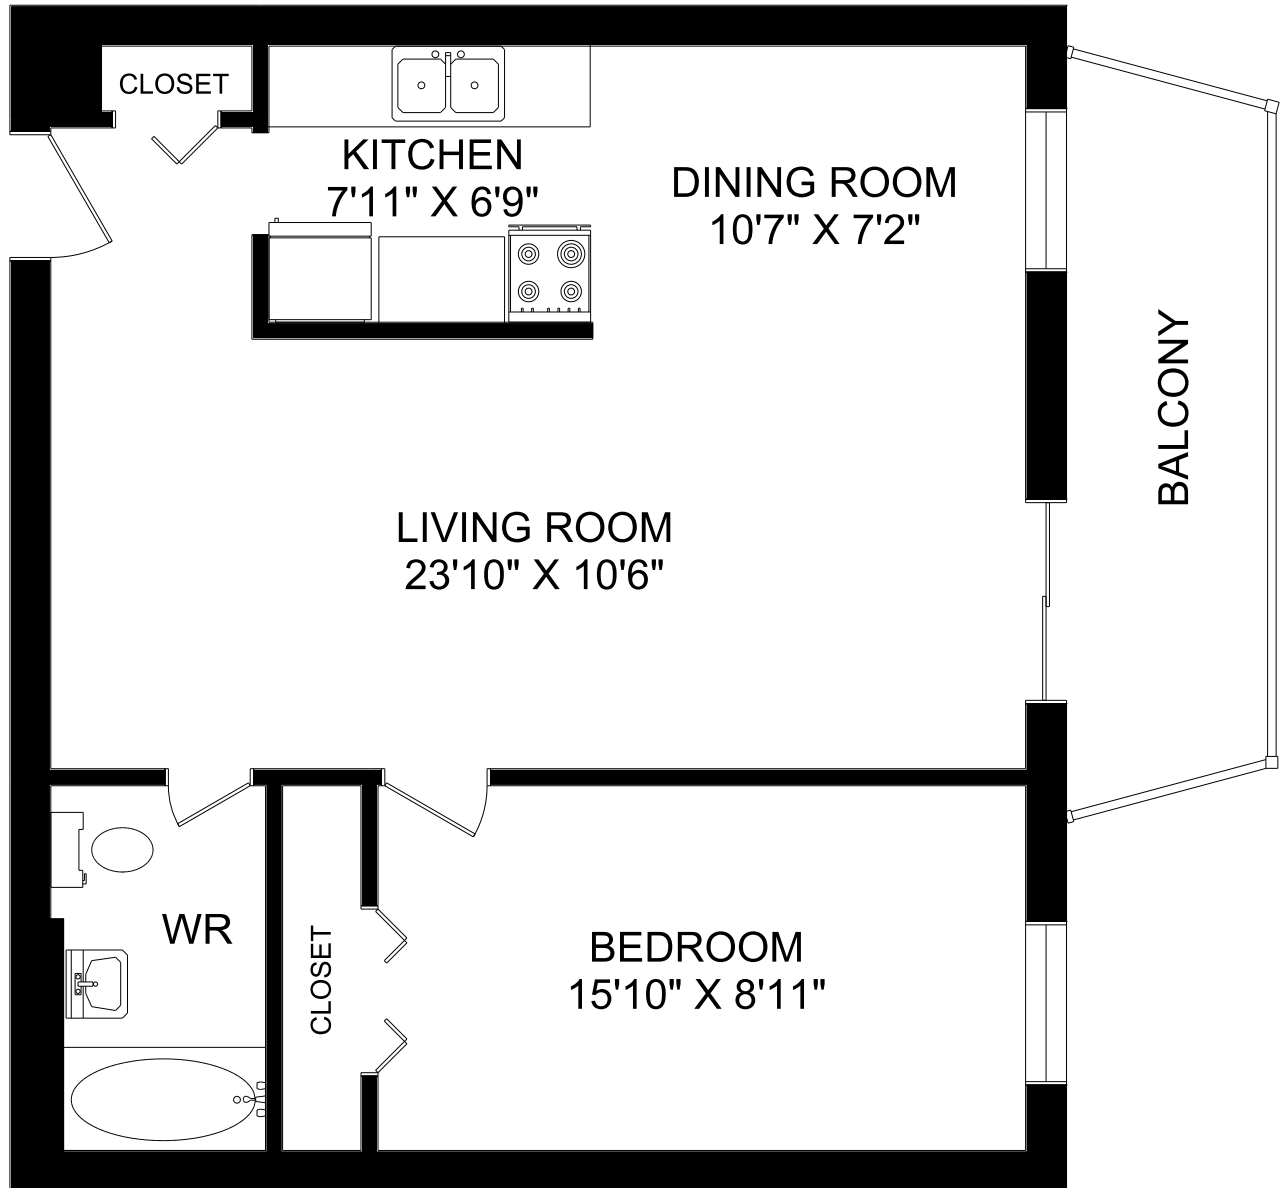

# CATHEDRAL SUITES

595 KING STREET WEST

1 BEDROOM UNIT #104  
712 SQUARE FEET