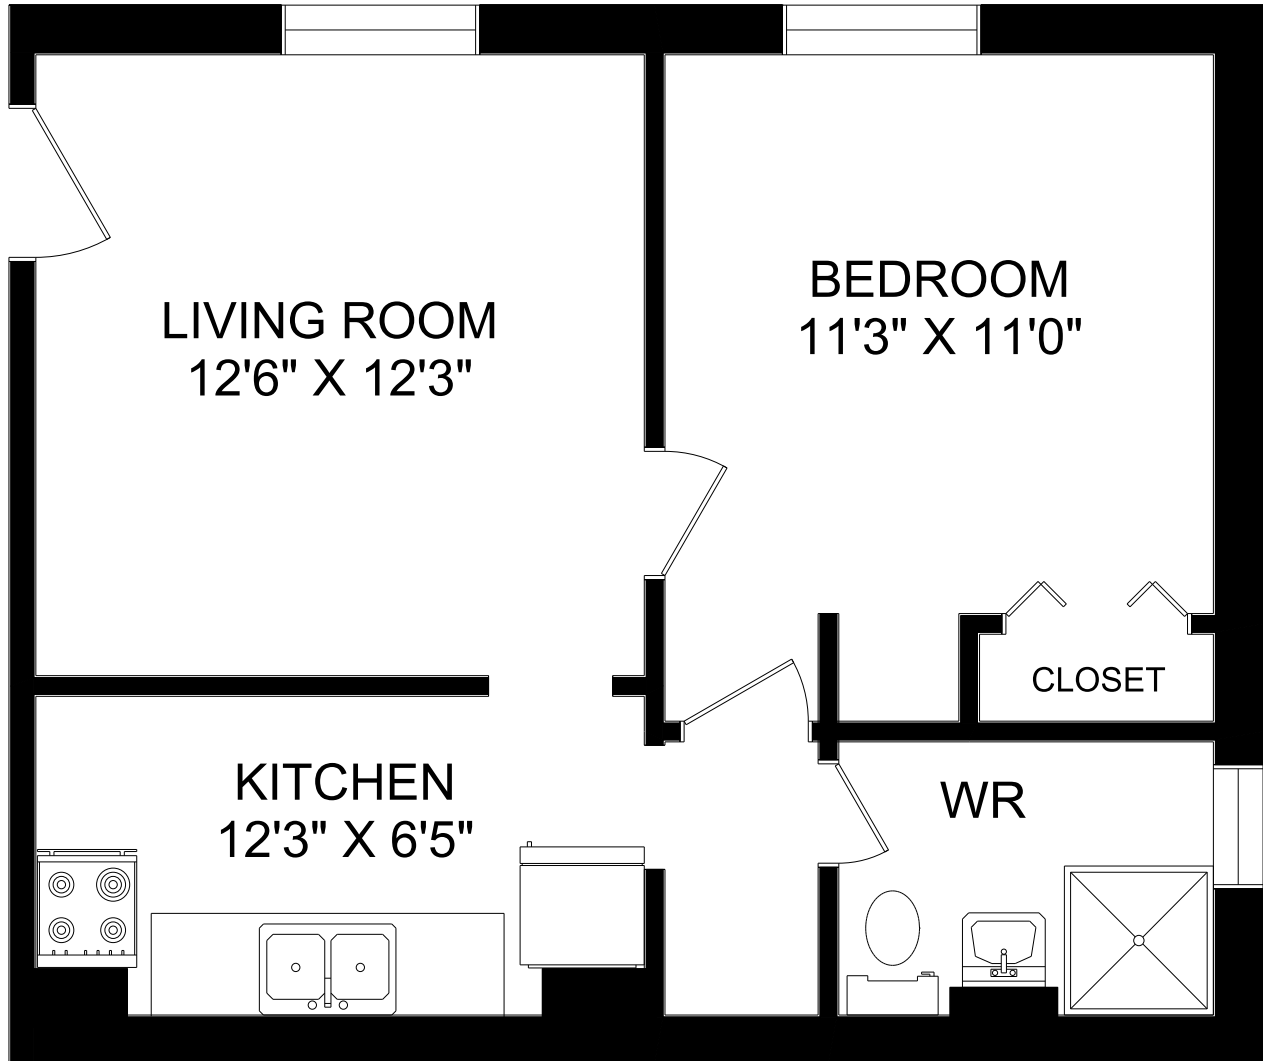

CATHEDRAL SUITES

595 KING STREET WEST

1 BEDROOM UNIT #1A
515 SQUARE FEET