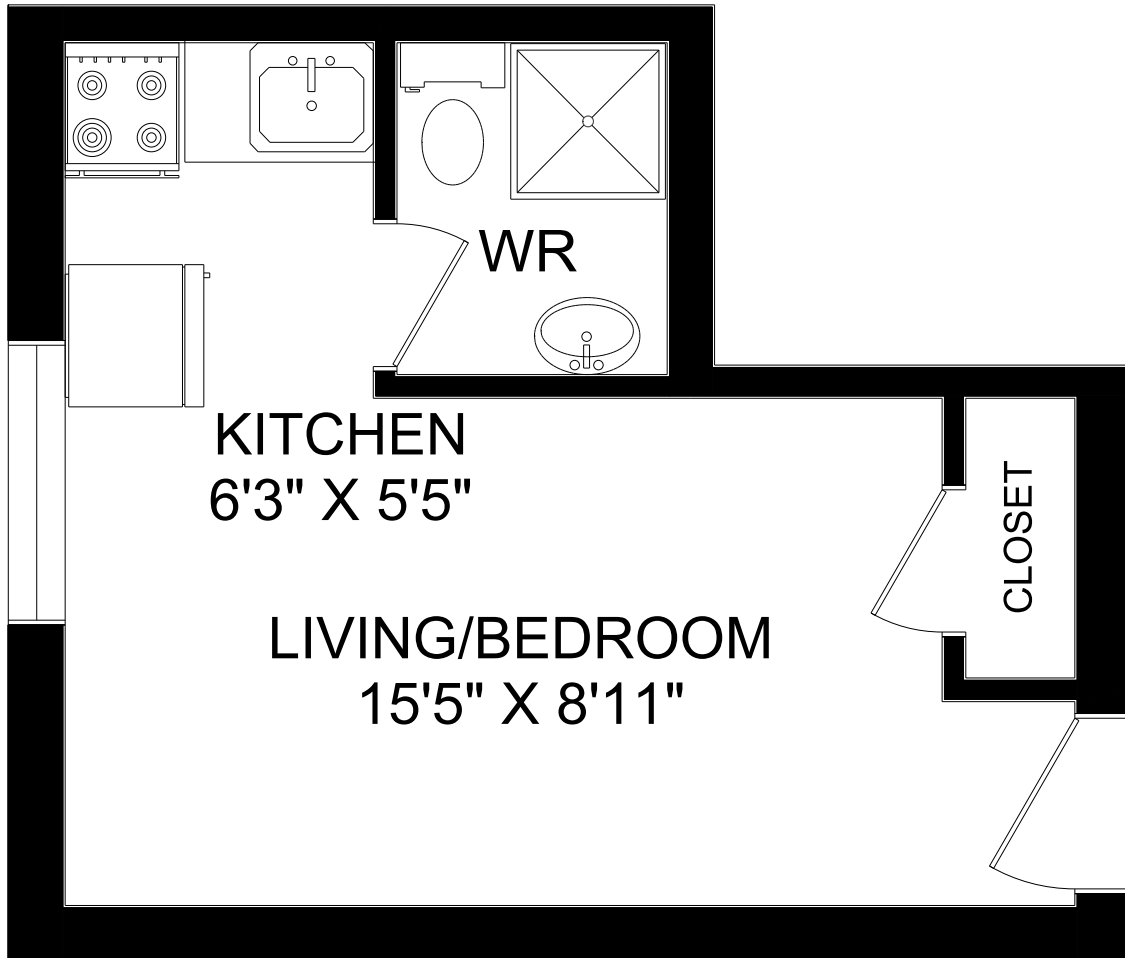

CATHEDRAL SUITES

595 KING STREET WEST

BACHELOR UNIT #1B

272 SQUARE FEET